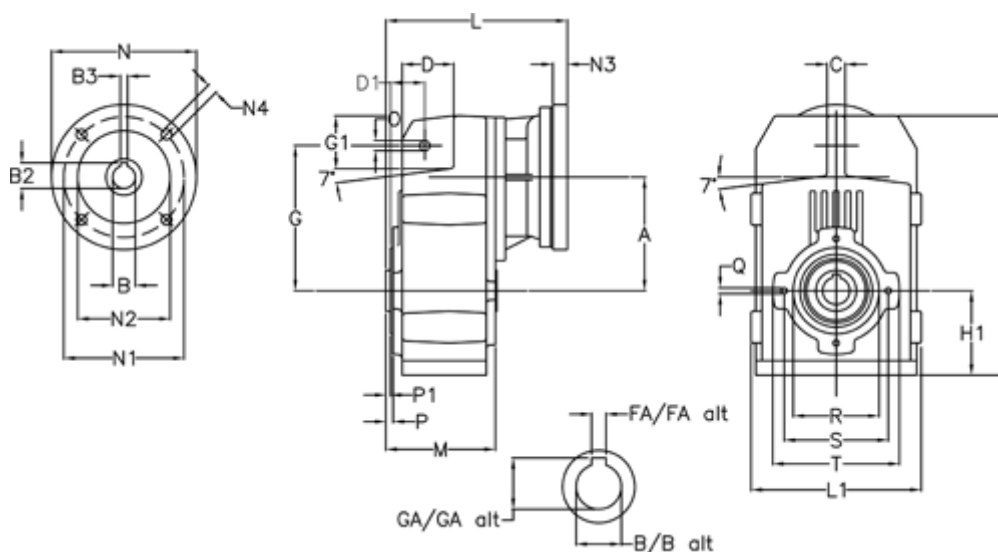

Article number: 29560426694220

Description: Shaft mounted gear
A413H40-266,9-P63B5

Measures

A = 175.75	FA = 12	M = 144.0	Q = M12x19
B = 40	G = 218	N = 140	R = 130
B1 = 11	G1 = 97.5	N1 = 115	S = 165
B2 = 12.8	GA = 43.0	N2 = 95	T = 200
B3 = 4	H = 389.0	N4 = M8x19	
C = 16	H1 = 116.0	O = 14	
D = 79.0	L = 246.0	P = 7.5	
D1 = 56.5	L1 = 242	P1 = 3.5	